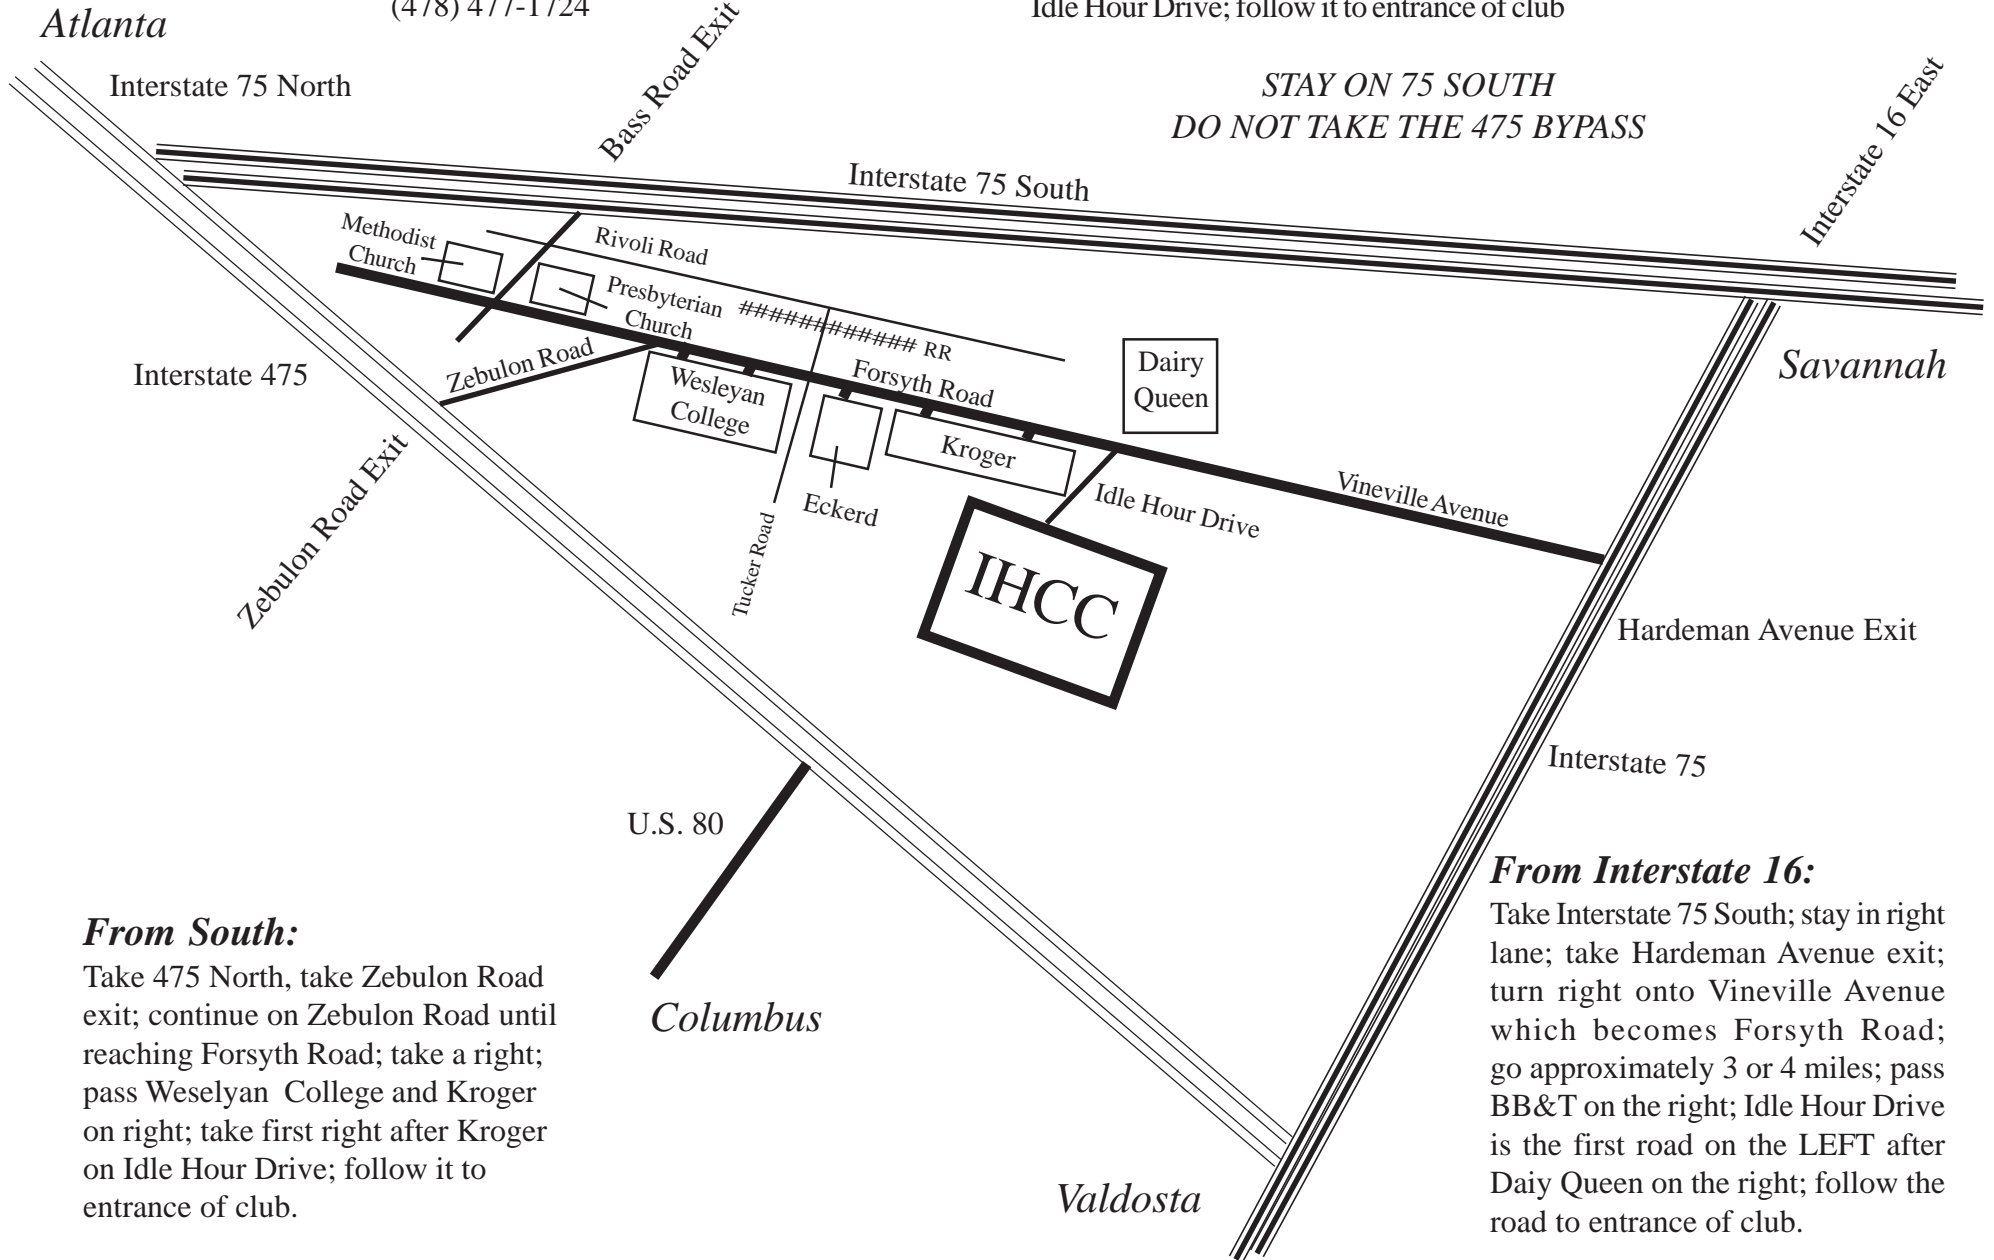

Directions to:
Idle Hour Country Club

251 Idle Hour Drive
Macon, Georgia 31210
(478) 477-1724

From North (Atlanta):

Take 475 South, take Zebulon Road exit; turn left on Zebulon; continue until reaching Forsyth Road; take a right; pass Wesleyan College and Kroger on the right; take first right after Kroger on Idle Hour Drive; follow it to entrance of club

*STAY ON 75 SOUTH
DO NOT TAKE THE 475 BYPASS*

From South:

Take 475 North, take Zebulon Road exit; continue on Zebulon Road until reaching Forsyth Road; take a right; pass Wesleyan College and Kroger on right; take first right after Kroger on Idle Hour Drive; follow it to entrance of club.

From Interstate 16:

Take Interstate 75 South; stay in right lane; take Hardeman Avenue exit; turn right onto Vineville Avenue which becomes Forsyth Road; go approximately 3 or 4 miles; pass BB&T on the right; Idle Hour Drive is the first road on the LEFT after Dairy Queen on the right; follow the road to entrance of club.